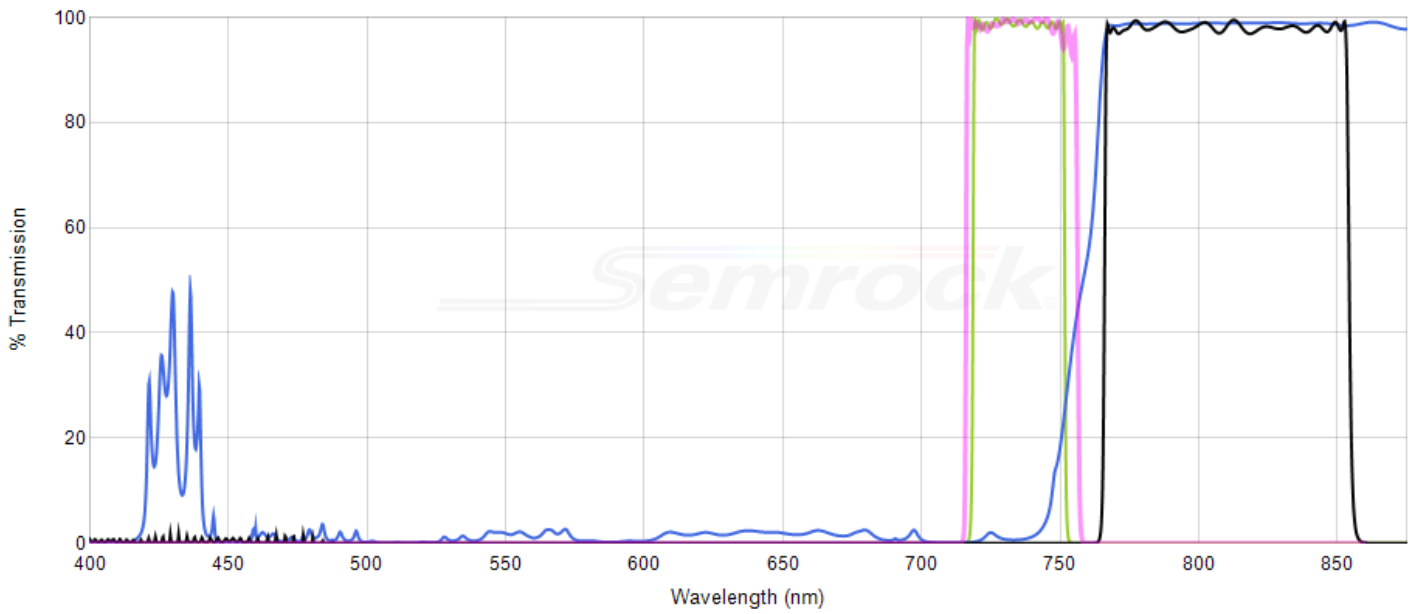

All

Legend	
—	FF01-735/28
—	FF757-Di01
—	FF02-809/81
—	735 nm (F) LED (Carl Zeiss Colibri 7)