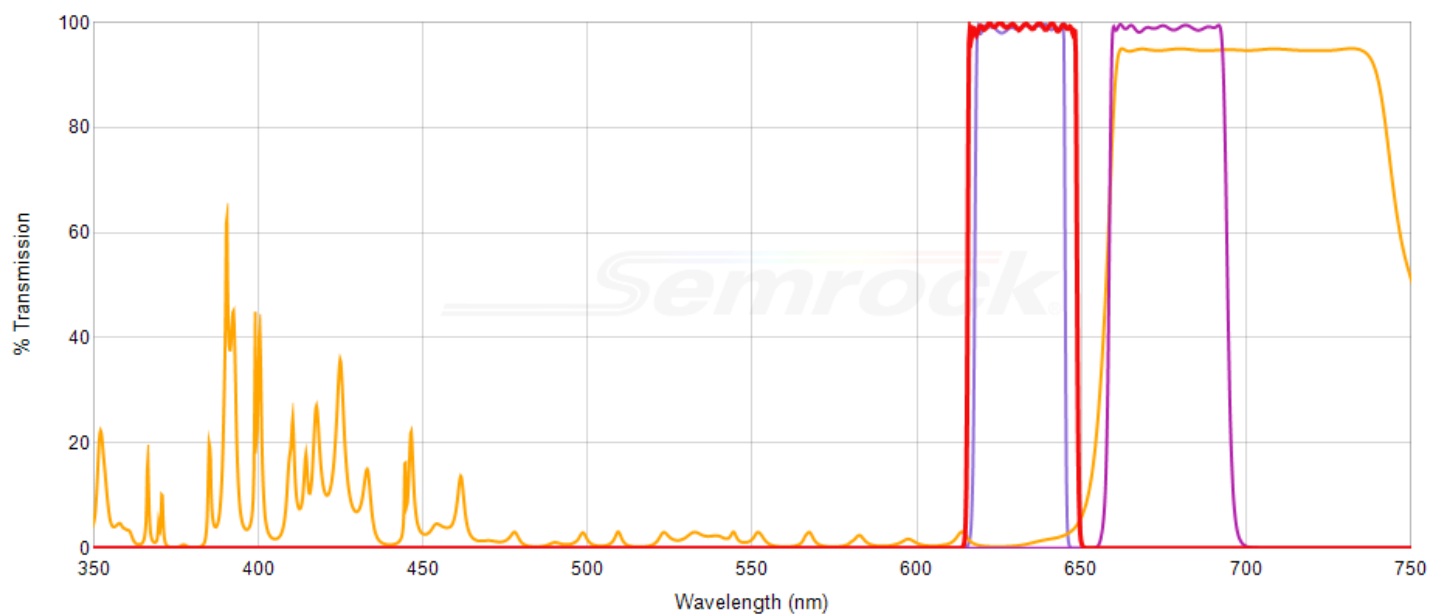

All

Legend

- FF02-632/22
- FF655-Di01
- FF01-676/29
- 630 nm (R) LED (Carl Zeiss Colibri 7)