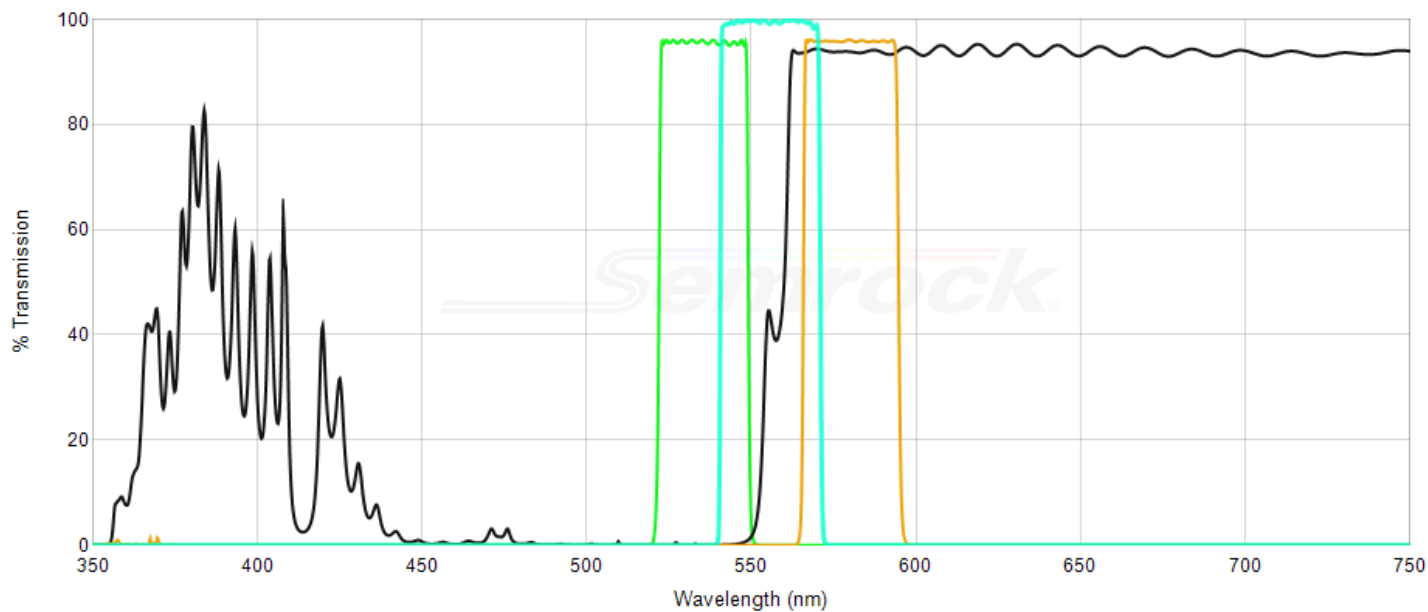

All

Legend

- FF01-535/22
- FF560-Di01
- FF01-580/23
- 555 nm (G) LED (Carl Zeiss Colibri 7)