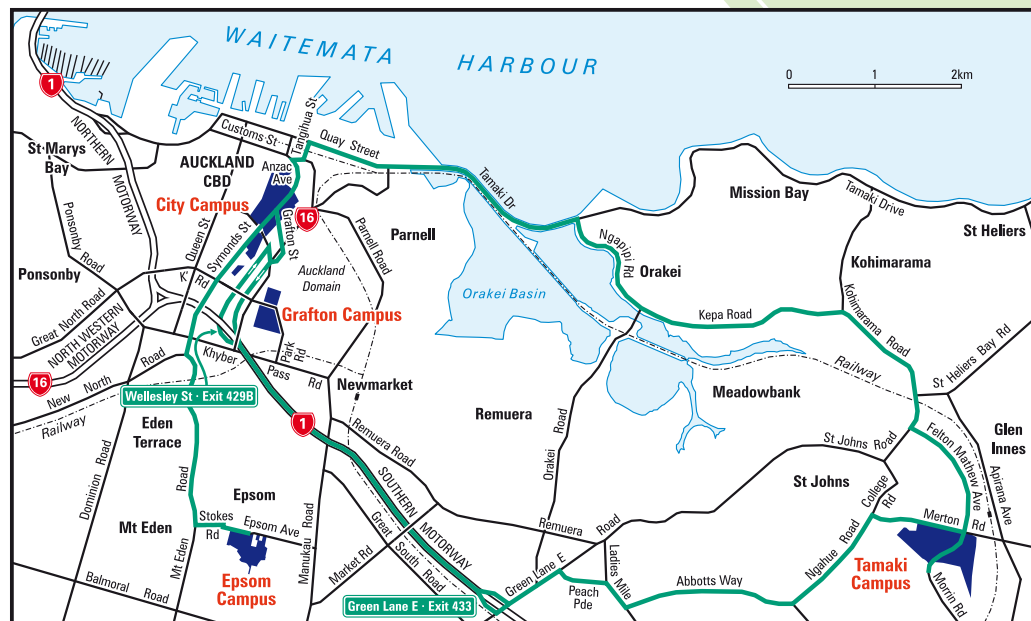

- Tumuaki Office 730
- Unisafe 701.1
- UniSat (Satellite Receiving Station) 701.3
- University Health Services 730
- University of Auckland Clinics 730
- Wind Tunnel, 3 Hannigan Dr (outside map coverage) 761
- Wine Science 740
- Yacht Research Unit, 3 Hannigan Dr (outside map coverage) 761