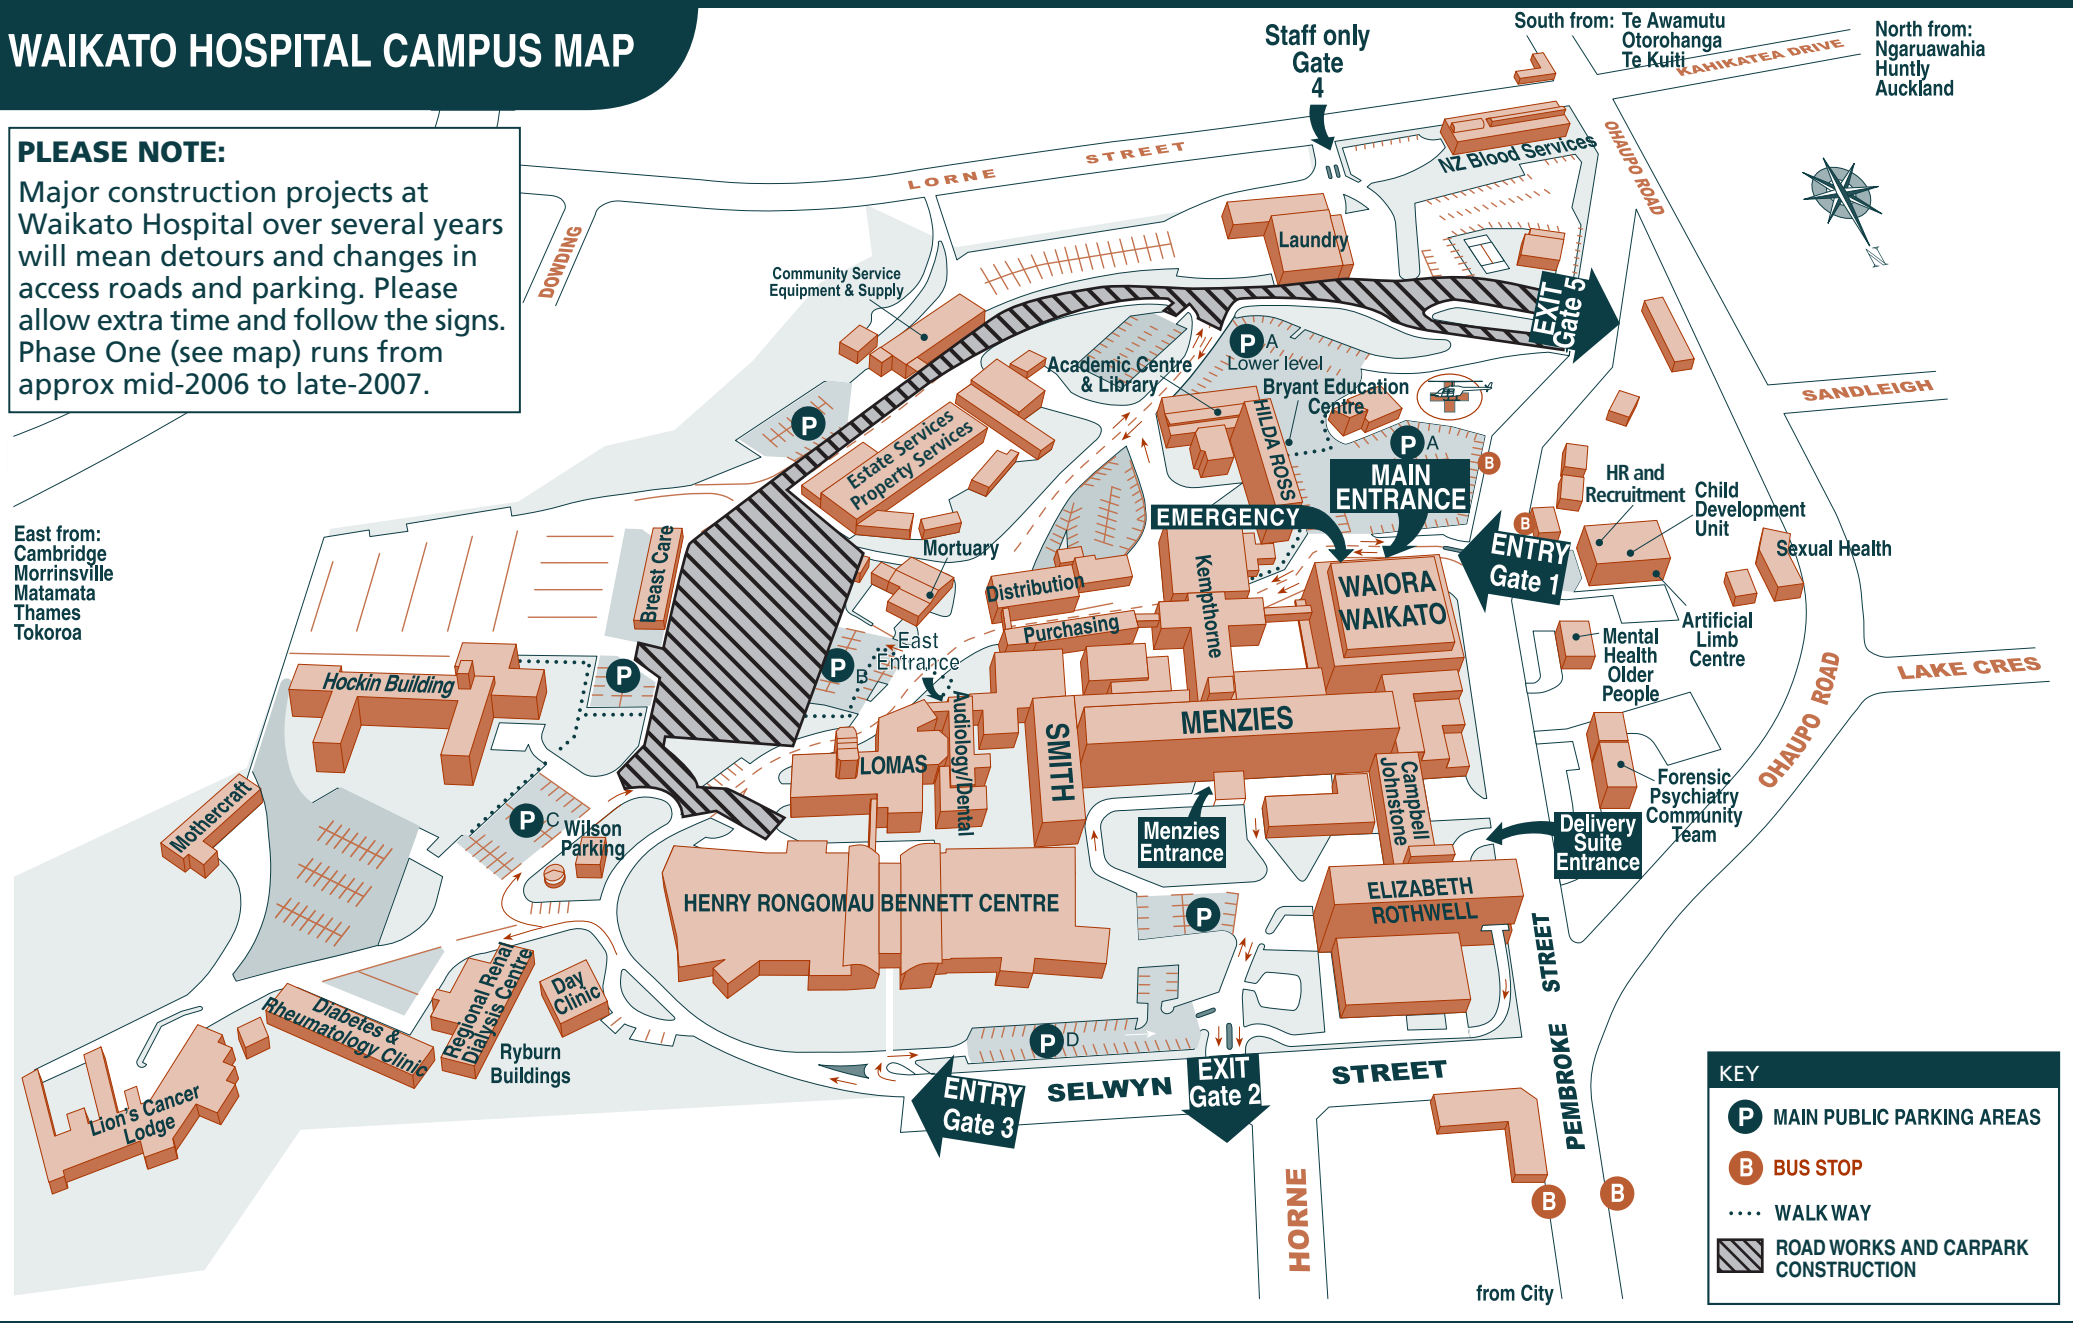

WAIKATO HOSPITAL CAMPUS MAP

PLEASE NOTE:

Major construction projects at Waikato Hospital over several years will mean detours and changes in access roads and parking. Please allow extra time and follow the signs. Phase One (see map) runs from approx mid-2006 to late-2007.

East from:
Cambridge
Morrinsville
Matamata
Thames
Tokoroa

KEY	
P	MAIN PUBLIC PARKING AREAS
B	BUS STOP
.....	WALK WAY
	ROAD WORKS AND CARPARK CONSTRUCTION

Shuttlebugs travel around Waikato Hospital Campus every 10 to 15 minutes, Monday to Friday, 9am to 4pm. You can wait at one of the Shuttlebug Stops, or wave down the Shuttlebug to catch a free ride to the main hospital entrances and carparks. The Shuttlebugs are similar to golf carts and are not suitable for transporting wheelchairs.